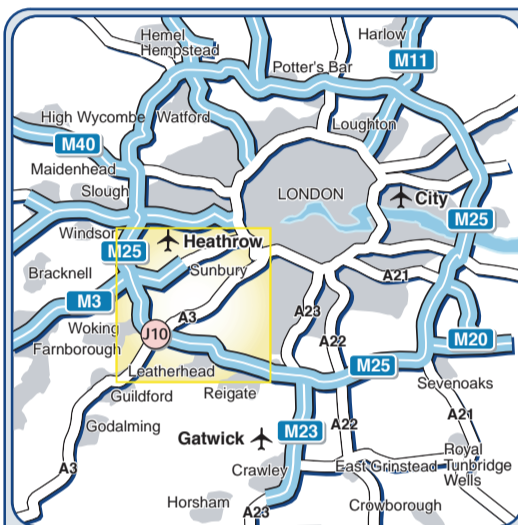

Location Map:

Travel Information

By Car:
From the M25 Junction 10:
Exit the M25 at junction 10 onto the A3 heading towards Chessington. Continue on the A3 for approximately 9 miles. Exit along the slip road when you see signs for the A240 (Tolworth). Take the third exit at the roundabout onto Barnsbury Lane. Our offices are on the left.

From Wandsworth A3 (Central London):
Continue through Wandsworth on the A3 towards Tolworth. Exit along the slip road when you see signs for the A240 Tolworth. At the roundabout, take the first exit onto Barnsbury Lane. Our offices are on the left.

By Train:
The nearest train station is Tolworth, and is a short walk to our offices.

Parking:
Limited Parking is available on site and you will be able to find a parking space in the surrounding residential streets.

Airports:
Heathrow Airport is 11 miles to our offices.
Gatwick Airport is 16 miles to our offices.

Hotels:
Travelodge Hotel - Tolworth, Ewell Road, Tolworth Tower, KT6 7EL
Tel 0871 984 6210, Fax 0208 399 1789

Holiday Inn - Chessington, Leatherhead Road, Chessington, Surrey, KT9 2NE
Tel 0870 890 0567, Fax 0870 890 0568

Premier Inn - Chessington, Leatherhead Road, Chessington, Surrey, KT9 2NE
Tel 08701 977057, Fax 01372 720899

Business Reply
Licence Number
RRRL-RAJC-AHHJ

KALDEWEI
Europe's No. 1 for baths

Kaldewei UK Ltd.
Unit 2
Jupiter Court
Tolworth Rise South
Surbiton
KT5 9NN