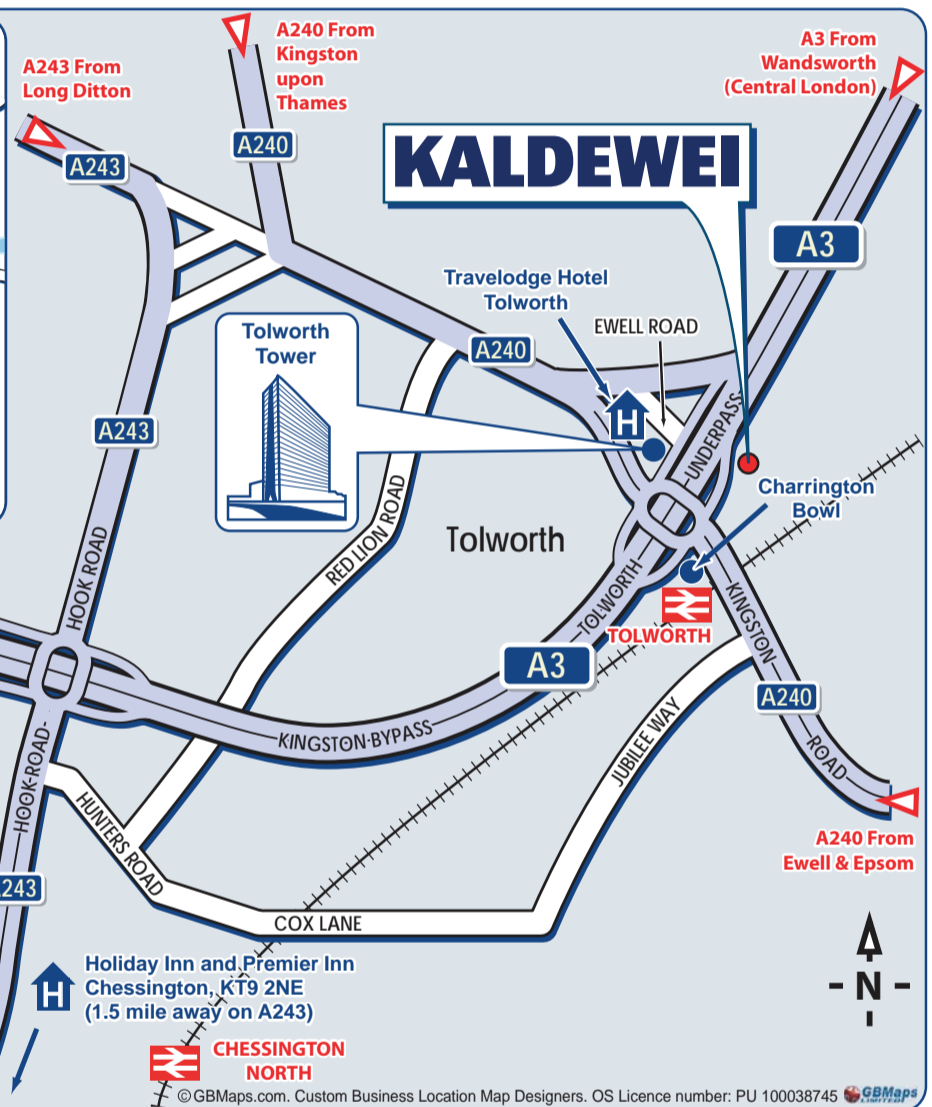

Location Map:

Travel Information

By Car:
From the M25 Junction 10:
Exit the M25 at junction 10 onto the A3 heading towards Chessington. Continue on the A3 for approximately 9 miles. Exit along the slip road when you see signs for the A240 (Tolworth). Take the third exit at the roundabout onto Barnsbury Lane. Our offices are on the left.

From Wandsworth A3 (Central London):
Continue through Wandsworth on the A3 towards Tolworth. Exit along the slip road when you see signs for the A240 Tolworth. At the roundabout, take the first exit onto Barnsbury Lane. Our offices are on the left.

By Train:
The nearest train station is Tolworth, and is a short walk to our offices.

Parking:
Limited Parking is available on site and you will be able to find a parking space in the surrounding residential streets.

Airports:
Heathrow Airport is 11 miles to our offices.
Gatwick Airport is 16 miles to our offices.

Hotels:
Travelodge Hotel - Tolworth, Ewell Road, Tolworth Tower, KT6 7EL
Tel 0871 984 6210, Fax 0208 399 1789

Holiday Inn - Chessington, Leatherhead Road, Chessington, Surrey, KT9 2NE
Tel 0870 890 0567, Fax 0870 890 0568

Premier Inn - Chessington, Leatherhead Road, Chessington, Surrey, KT9 2NE
Tel 08701 977057, Fax 01372 720899

Business Reply
Licence Number
RRRL-RAJC-AHHJ

KALDEWEI
Europe's No. 1 for baths

Kaldewei UK Ltd.
Unit 2
Jupiter Court
Tolworth Rise South
Surbiton
KT5 9NN