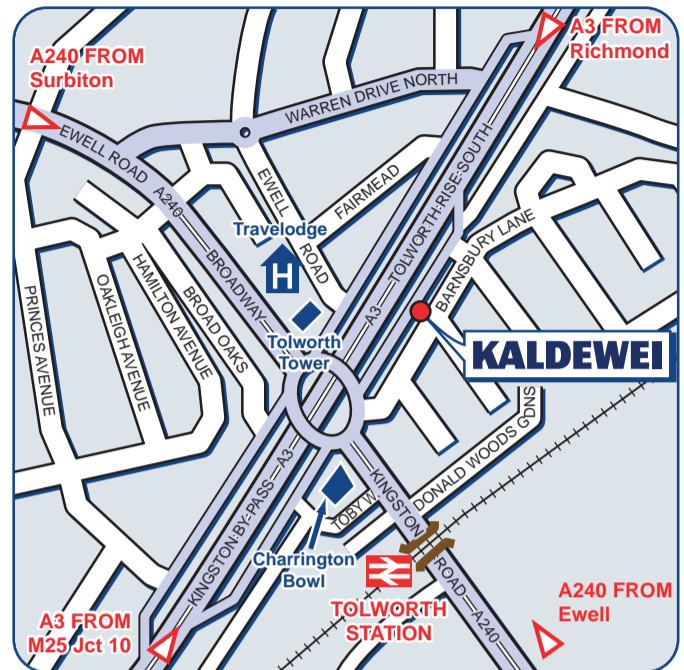

Location Map:

Travel Information

By Car:
From the M25 Junction 10:
Exit the M25 at junction 10 onto the A3 heading towards Chessington. Continue on the A3 for approximately 9 miles. Exit along the slip road when you see signs for the A240 (Tolworth). Take the third exit at the roundabout onto Barnsbury Lane. Our offices are on the left.

From Wandsworth A3 (Central London):
Continue through Wandsworth on the A3 towards Tolworth. Exit along the slip road when you see signs for the A240 Tolworth. At the roundabout, take the first exit onto Barnsbury Lane. Our offices are on the left.

By Train:
The nearest train station is Tolworth, and is a short walk to our offices.

Parking:
Limited Parking is available on site and you will be able to find a parking space in the surrounding residential streets.

Airports:
Heathrow Airport is 11 miles to our offices.
Gatwick Airport is 16 miles to our offices.

Hotels:
Travelodge Hotel - Tolworth, Ewell Road, Tolworth Tower, KT6 7EL
Tel 0871 984 6210, Fax 0208 399 1789

Holiday Inn - Chessington, Leatherhead Road, Chessington, Surrey, KT9 2NE
Tel 0870 890 0567, Fax 0870 890 0568

Premier Inn - Chessington, Leatherhead Road, Chessington, Surrey, KT9 2NE
Tel 08701 977057, Fax 01372 720899

Business Reply
Licence Number
RRRL-RAJC-AHHJ

KALDEWEI
Europe's No. 1 for baths

Kaldewei UK Ltd.
Unit 2
Jupiter Court
Tolworth Rise South
Surbiton
KT5 9NN